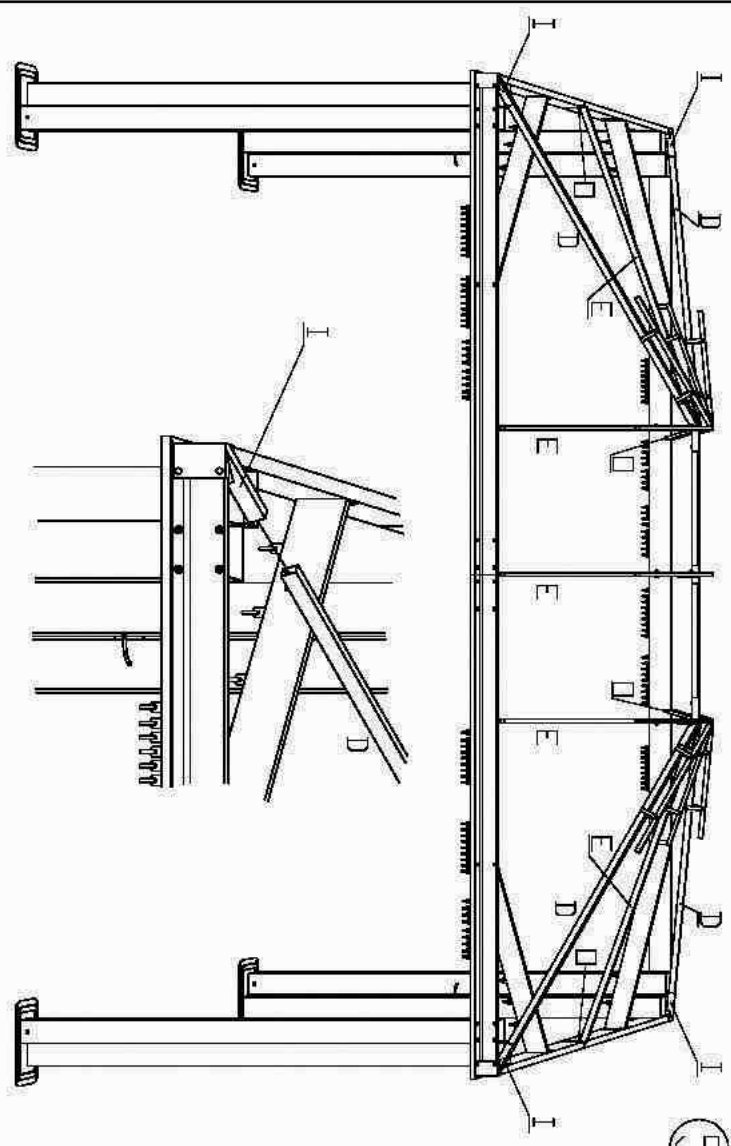

**Tonnelle aluminium
4,25 x 3m + 3 Rideaux
dont 1 moustiquaire**

Référence : T32

Page : 3

www.dcb-garden.com

									 ZZ 4pcs
 B 2pcs	 G 1pc	 L 2pcs	 M5x20 Q 24pcs	 V 24pcs	 ZZ 4pcs				
 B1 2pcs	 H 4pcs	 M 1pc	 5x16 R 16pcs	 W 1pc	 ZZ 4pcs				
 C 2pcs	 I 4pcs	 M6x15 N 32pcs	 M6x106 S 8pcs	 X 4pcs	 ZZ 4pcs				
 C1 2pcs	 J 2pcs	 M6x38 P 16pcs	 T 192pcs	 Y 4pcs	 ZZ 4pcs				
 D 4pcs	 K 4pcs	 U 1pc	 Z 4pcs	 ZZ 4pcs					
 E 8pcs	 F 4pcs	 V 1pc	 Z 4pcs	 ZZ 4pcs					
 F1 8pcs	 J 2pcs	 U 1pc	 Z 4pcs	 ZZ 4pcs					
 G 1pc	 K 4pcs	 V 1pc	 Z 4pcs	 ZZ 4pcs					
 H 4pcs	 L 2pcs	 M 1pc	 5x16 R 16pcs	 ZZ 4pcs					
 I 4pcs	 M6x15 N 32pcs	 M6x38 P 16pcs	 M6x106 S 8pcs	 ZZ 4pcs					
 J 2pcs	 M 1pc	 5x16 R 16pcs	 W 1pc	 ZZ 4pcs					
 K 4pcs	 O 192pcs	 T 192pcs	 X 4pcs	 ZZ 4pcs					
 L 2pcs	 M6x38 P 16pcs	 5x16 R 16pcs	 W 1pc	 ZZ 4pcs					
 M 1pc	 M6x106 S 8pcs	 T 192pcs	 X 4pcs	 ZZ 4pcs					
 M6x15 N 32pcs	 U 1pc	 V 1pc	 Z 4pcs	 ZZ 4pcs					
 O 192pcs	 M6x38 P 16pcs	 5x16 R 16pcs	 W 1pc	 ZZ 4pcs					
 M6x38 P 16pcs	 M6x106 S 8pcs	 T 192pcs	 X 4pcs	 ZZ 4pcs					
 M5x20 Q 24pcs	 5x16 R 16pcs	 M6x106 S 8pcs	 T 192pcs	 ZZ 4pcs					
 5x16 R 16pcs	 M6x106 S 8pcs	 T 192pcs	 X 4pcs	 ZZ 4pcs					
 M6x106 S 8pcs	 T 192pcs	 U 1pc	 V 1pc	 ZZ 4pcs					
 T 192pcs	 W 1pc	 X 4pcs	 Y 4pcs	 ZZ 4pcs					

②

①

3

4

5

6

7