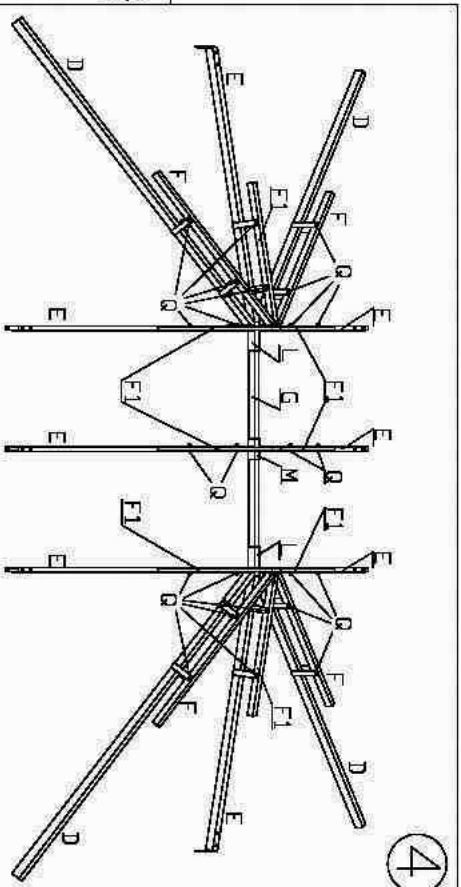

**Tonnelle aluminium
4,25 x 3m + 3 Rideaux
dont 1 moustiquaire**

Référence : T32

Page : 3

www.dcb-garden.com

									 ZZ 4pcs
 B 2pcs	 G 1pc	 L 2pcs	 M5x20 Q 24pcs	 V 24pcs	 ZZ 4pcs				
 B1 2pcs	 H 4pcs	 M 1pc	 5x16 R 16pcs	 W 1pc	 ZZ 4pcs				
 C 2pcs	 I 4pcs	 M6x15 N 32pcs	 M6x106 S 8pcs	 X 4pcs	 ZZ 4pcs				
 C1 2pcs	 J 2pcs	 M6x38 P 16pcs	 T 192pcs	 Y 4pcs	 ZZ 4pcs				
 D 4pcs	 K 4pcs	 U 1pc	 Z 4pcs	 ZZ 4pcs					
 E 8pcs	 F 4pcs	 V 1pc	 Z 4pcs	 ZZ 4pcs					
 F1 8pcs	 J 2pcs	 U 1pc	 Z 4pcs	 ZZ 4pcs					
 G 1pc	 K 4pcs	 V 1pc	 Z 4pcs	 ZZ 4pcs					
 H 4pcs	 L 2pcs	 M 1pc	 5x16 R 16pcs	 ZZ 4pcs					
 I 4pcs	 M6x15 N 32pcs	 M6x38 P 16pcs	 M6x106 S 8pcs	 ZZ 4pcs					
 J 2pcs	 M 1pc	 5x16 R 16pcs	 W 1pc	 ZZ 4pcs					
 K 4pcs	 O 192pcs	 T 192pcs	 X 4pcs	 ZZ 4pcs					
 L 2pcs	 M6x38 P 16pcs	 5x16 R 16pcs	 W 1pc	 ZZ 4pcs					
 M 1pc	 M6x106 S 8pcs	 T 192pcs	 X 4pcs	 ZZ 4pcs					
 M6x15 N 32pcs	 U 1pc	 V 1pc	 Z 4pcs	 ZZ 4pcs					
 O 192pcs	 M6x38 P 16pcs	 5x16 R 16pcs	 W 1pc	 ZZ 4pcs					
 M6x38 P 16pcs	 M6x106 S 8pcs	 T 192pcs	 X 4pcs	 ZZ 4pcs					
 M5x20 Q 24pcs	 5x16 R 16pcs	 M6x106 S 8pcs	 T 192pcs	 ZZ 4pcs					
 5x16 R 16pcs	 M6x106 S 8pcs	 T 192pcs	 X 4pcs	 ZZ 4pcs					
 M6x106 S 8pcs	 T 192pcs	 U 1pc	 V 1pc	 ZZ 4pcs					
 T 192pcs	 W 1pc	 X 4pcs	 Y 4pcs	 ZZ 4pcs					

②

①

3

4

5

6

7