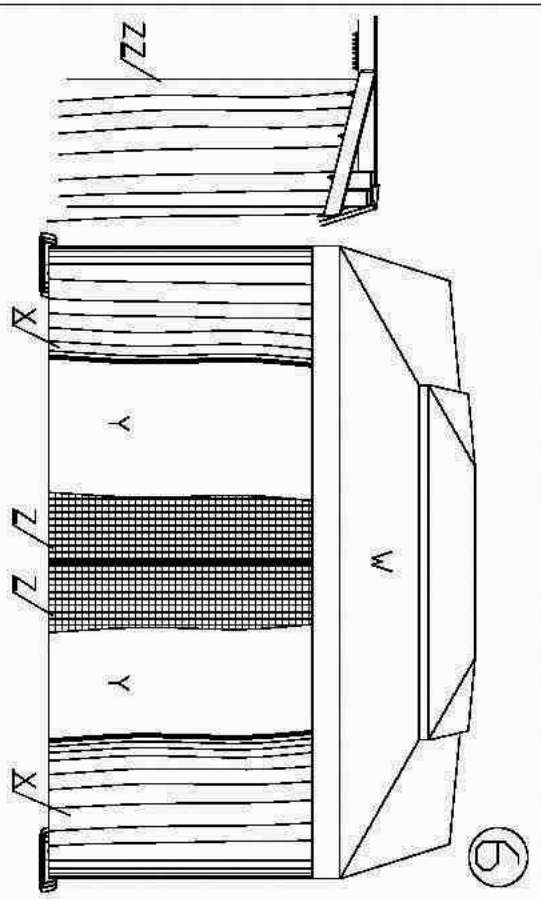

**Tonnelle aluminium
4,25 x 3m + 3 Rideaux
dont 1 moustiquaire**

Référence : T32

Page : 3

www.dcb-garden.com

									 ZZ 4pcs
 B 2pcs	 G 1pc	 L 2pcs	 M5x20 Q 24pcs	 V 24pcs	 ZZ 4pcs				
 B1 2pcs	 H 4pcs	 M 1pc	 5x16 R 16pcs	 W 1pc	 ZZ 4pcs				
 C 2pcs	 I 4pcs	 M6x15 N 32pcs	 M6x106 S 8pcs	 X 4pcs	 ZZ 4pcs				
 C1 2pcs	 J 2pcs	 M6x38 P 16pcs	 T 192pcs	 Y 4pcs	 ZZ 4pcs				
 D 4pcs	 K 4pcs	 U 1pc	 Z 4pcs	 ZZ 4pcs					
 E 8pcs	 F 4pcs	 V 1pc	 Z 4pcs	 ZZ 4pcs					
 F1 8pcs	 J 2pcs	 U 1pc	 Z 4pcs	 ZZ 4pcs					
 G 1pc	 K 4pcs	 V 1pc	 Z 4pcs	 ZZ 4pcs					
 H 4pcs	 L 2pcs	 M 1pc	 5x16 R 16pcs	 ZZ 4pcs					
 I 4pcs	 M6x15 N 32pcs	 M6x38 P 16pcs	 M6x106 S 8pcs	 ZZ 4pcs					
 J 2pcs	 M 1pc	 5x16 R 16pcs	 W 1pc	 ZZ 4pcs					
 K 4pcs	 O 192pcs	 T 192pcs	 X 4pcs	 ZZ 4pcs					
 L 2pcs	 M6x38 P 16pcs	 5x16 R 16pcs	 W 1pc	 ZZ 4pcs					
 M 1pc	 M6x106 S 8pcs	 T 192pcs	 X 4pcs	 ZZ 4pcs					
 M6x15 N 32pcs	 U 1pc	 V 1pc	 Z 4pcs	 ZZ 4pcs					
 O 192pcs	 M6x38 P 16pcs	 5x16 R 16pcs	 W 1pc	 ZZ 4pcs					
 M6x38 P 16pcs	 M6x106 S 8pcs	 T 192pcs	 X 4pcs	 ZZ 4pcs					
 M5x20 Q 24pcs	 5x16 R 16pcs	 M6x106 S 8pcs	 T 192pcs	 ZZ 4pcs					
 5x16 R 16pcs	 M6x106 S 8pcs	 T 192pcs	 X 4pcs	 ZZ 4pcs					
 M6x106 S 8pcs	 T 192pcs	 U 1pc	 V 1pc	 ZZ 4pcs					
 T 192pcs	 W 1pc	 X 4pcs	 Y 4pcs	 ZZ 4pcs					

②

①

3

4

5

6

7