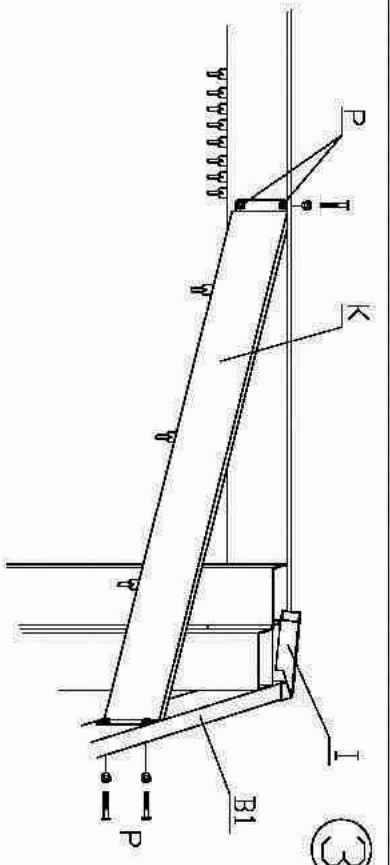

**Tonnelle aluminium
4,25 x 3m + 3 Rideaux
dont 1 moustiquaire**

Référence : T32

Page : 3

www.dcb-garden.com

									 ZZ 4pcs
 B 2pcs	 G 1pc	 L 2pcs	 M5x20 Q 24pcs	 V 24pcs	 ZZ 4pcs				
 B1 2pcs	 H 4pcs	 M 1pc	 5x16 R 16pcs	 W 1pc	 ZZ 4pcs				
 C 2pcs	 I 4pcs	 M6x15 N 32pcs	 M6x106 S 8pcs	 X 4pcs	 ZZ 4pcs				
 C1 2pcs	 J 2pcs	 M6x38 P 16pcs	 T 192pcs	 Y 4pcs	 ZZ 4pcs				
 D 4pcs	 K 4pcs	 U 1pc	 Z 4pcs	 ZZ 4pcs					
 E 8pcs	 F 4pcs	 V 1pc	 Z 4pcs	 ZZ 4pcs					
 F1 8pcs	 J 2pcs	 U 1pc	 Z 4pcs	 ZZ 4pcs					
 G 1pc	 K 4pcs	 V 1pc	 Z 4pcs	 ZZ 4pcs					
 H 4pcs	 L 2pcs	 M 1pc	 5x16 R 16pcs	 ZZ 4pcs					
 I 4pcs	 M6x15 N 32pcs	 M6x38 P 16pcs	 M6x106 S 8pcs	 ZZ 4pcs					
 J 2pcs	 M 1pc	 5x16 R 16pcs	 W 1pc	 ZZ 4pcs					
 K 4pcs	 O 192pcs	 T 192pcs	 X 4pcs	 ZZ 4pcs					
 L 2pcs	 M6x38 P 16pcs	 5x16 R 16pcs	 W 1pc	 ZZ 4pcs					
 M 1pc	 M6x106 S 8pcs	 T 192pcs	 X 4pcs	 ZZ 4pcs					
 M6x15 N 32pcs	 U 1pc	 V 1pc	 Z 4pcs	 ZZ 4pcs					
 O 192pcs	 M6x38 P 16pcs	 5x16 R 16pcs	 W 1pc	 ZZ 4pcs					
 M6x38 P 16pcs	 M6x106 S 8pcs	 T 192pcs	 X 4pcs	 ZZ 4pcs					
 M5x20 Q 24pcs	 5x16 R 16pcs	 M6x106 S 8pcs	 T 192pcs	 ZZ 4pcs					
 5x16 R 16pcs	 M6x106 S 8pcs	 T 192pcs	 X 4pcs	 ZZ 4pcs					
 M6x106 S 8pcs	 T 192pcs	 U 1pc	 V 1pc	 ZZ 4pcs					
 T 192pcs	 W 1pc	 X 4pcs	 Y 4pcs	 ZZ 4pcs					

②

①

3

4

5

6

7