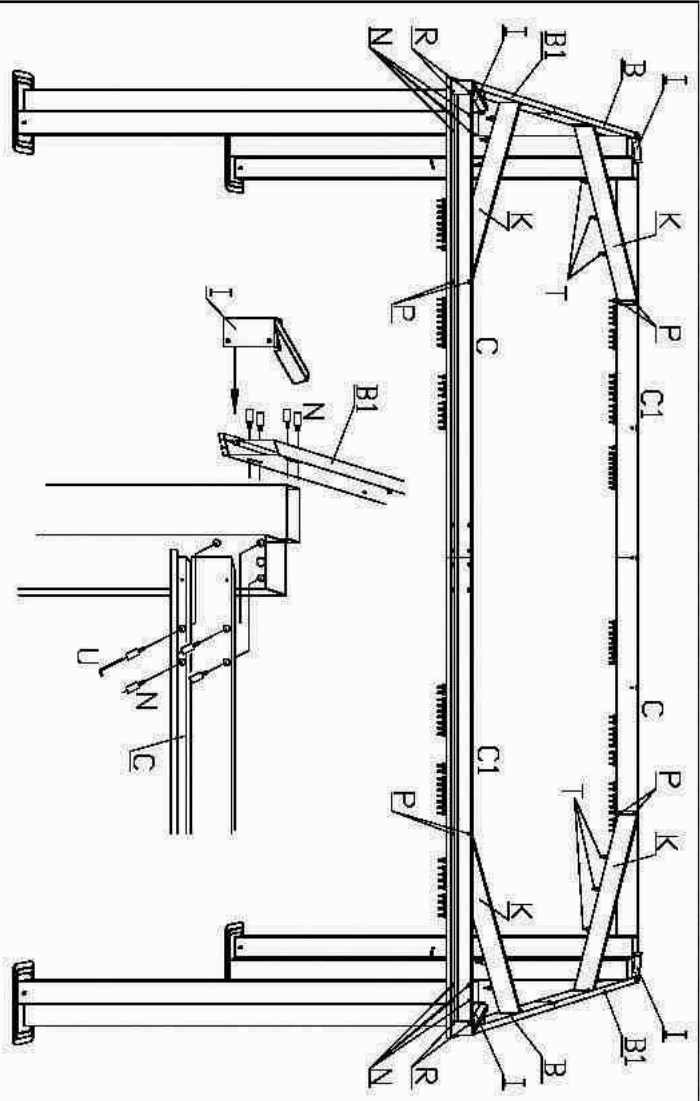

**Tonnelle aluminium
4,25 x 3m + 3 Rideaux
dont 1 moustiquaire**

Référence : T32

Page : 3

www.dcb-garden.com

									 ZZ 4pcs
 B 2pcs	 G 1pc	 L 2pcs	 M5x20 Q 24pcs	 V 24pcs	 ZZ 4pcs				
 B1 2pcs	 H 4pcs	 M 1pc	 5x16 R 16pcs	 W 1pc	 ZZ 4pcs				
 C 2pcs	 I 4pcs	 M6x15 N 32pcs	 M6x106 S 8pcs	 X 4pcs	 ZZ 4pcs				
 C1 2pcs	 J 2pcs	 M6x38 P 16pcs	 T 192pcs	 Y 4pcs	 ZZ 4pcs				
 D 4pcs	 K 4pcs	 U 1pc	 Z 4pcs	 ZZ 4pcs					
 E 8pcs	 F 4pcs	 V 1pc	 Z 4pcs	 ZZ 4pcs					
 F1 8pcs	 J 2pcs	 U 1pc	 Z 4pcs	 ZZ 4pcs					
 G 1pc	 K 4pcs	 V 1pc	 Z 4pcs	 ZZ 4pcs					
 H 4pcs	 L 2pcs	 M 1pc	 5x16 R 16pcs	 ZZ 4pcs					
 I 4pcs	 M6x15 N 32pcs	 M6x38 P 16pcs	 M6x106 S 8pcs	 ZZ 4pcs					
 J 2pcs	 M 1pc	 5x16 R 16pcs	 W 1pc	 ZZ 4pcs					
 K 4pcs	 O 192pcs	 T 192pcs	 X 4pcs	 ZZ 4pcs					
 L 2pcs	 M6x38 P 16pcs	 5x16 R 16pcs	 W 1pc	 ZZ 4pcs					
 M 1pc	 M6x106 S 8pcs	 T 192pcs	 X 4pcs	 ZZ 4pcs					
 M6x15 N 32pcs	 U 1pc	 V 1pc	 Z 4pcs	 ZZ 4pcs					
 O 192pcs	 M6x38 P 16pcs	 5x16 R 16pcs	 W 1pc	 ZZ 4pcs					
 M6x38 P 16pcs	 M6x106 S 8pcs	 T 192pcs	 X 4pcs	 ZZ 4pcs					
 M5x20 Q 24pcs	 5x16 R 16pcs	 M6x106 S 8pcs	 T 192pcs	 ZZ 4pcs					
 5x16 R 16pcs	 M6x106 S 8pcs	 T 192pcs	 X 4pcs	 ZZ 4pcs					
 M6x106 S 8pcs	 T 192pcs	 U 1pc	 V 1pc	 ZZ 4pcs					
 T 192pcs	 W 1pc	 X 4pcs	 Y 4pcs	 ZZ 4pcs					

②

①

3

4

5

6

7