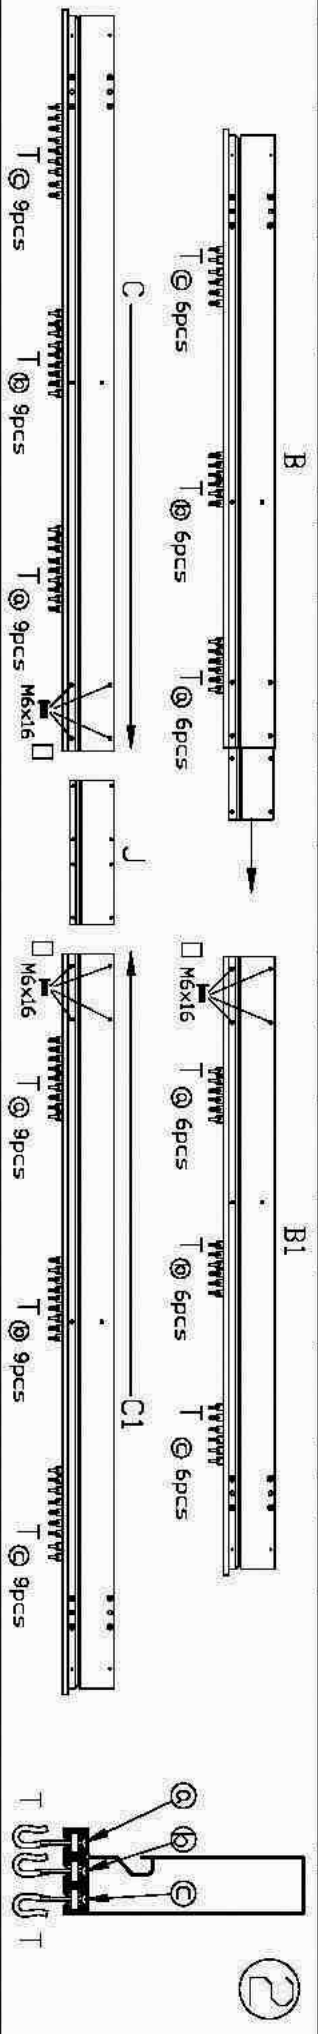

**Tonnelle aluminium
4,25 x 3m + 3 Rideaux
dont 1 moustiquaire**

Référence : T32

Page : 3

www.dcb-garden.com

									 ZZ 4pcs
 B 2pcs	 G 1pc	 L 2pcs	 M5x20 Q 24pcs	 V 24pcs	 ZZ 4pcs				
 B1 2pcs	 H 4pcs	 M 1pc	 5x16 R 16pcs	 W 1pc	 ZZ 4pcs				
 C 2pcs	 I 4pcs	 M6x15 N 32pcs	 M6x106 S 8pcs	 X 4pcs	 ZZ 4pcs				
 C1 2pcs	 J 2pcs	 M6x38 P 16pcs	 T 192pcs	 Y 4pcs	 ZZ 4pcs				
 D 4pcs	 K 4pcs	 U 1pc	 Z 4pcs	 ZZ 4pcs					
 E 8pcs	 F 4pcs	 V 1pc	 Z 4pcs	 ZZ 4pcs					
 F1 8pcs	 J 2pcs	 U 1pc	 Z 4pcs	 ZZ 4pcs					
 G 1pc	 K 4pcs	 V 1pc	 Z 4pcs	 ZZ 4pcs					
 H 4pcs	 L 2pcs	 M 1pc	 5x16 R 16pcs	 ZZ 4pcs					
 I 4pcs	 M6x15 N 32pcs	 M6x38 P 16pcs	 M6x106 S 8pcs	 ZZ 4pcs					
 J 2pcs	 M 1pc	 5x16 R 16pcs	 W 1pc	 ZZ 4pcs					
 K 4pcs	 O 192pcs	 T 192pcs	 X 4pcs	 ZZ 4pcs					
 L 2pcs	 M6x38 P 16pcs	 5x16 R 16pcs	 W 1pc	 ZZ 4pcs					
 M 1pc	 M6x106 S 8pcs	 T 192pcs	 X 4pcs	 ZZ 4pcs					
 M6x15 N 32pcs	 U 1pc	 V 1pc	 Z 4pcs	 ZZ 4pcs					
 O 192pcs	 M6x38 P 16pcs	 5x16 R 16pcs	 W 1pc	 ZZ 4pcs					
 M6x38 P 16pcs	 M6x106 S 8pcs	 T 192pcs	 X 4pcs	 ZZ 4pcs					
 M5x20 Q 24pcs	 5x16 R 16pcs	 M6x106 S 8pcs	 T 192pcs	 ZZ 4pcs					
 5x16 R 16pcs	 M6x106 S 8pcs	 T 192pcs	 X 4pcs	 ZZ 4pcs					
 M6x106 S 8pcs	 T 192pcs	 U 1pc	 V 1pc	 ZZ 4pcs					
 T 192pcs	 W 1pc	 X 4pcs	 Y 4pcs	 ZZ 4pcs					

②

①

3

4

5

6

7